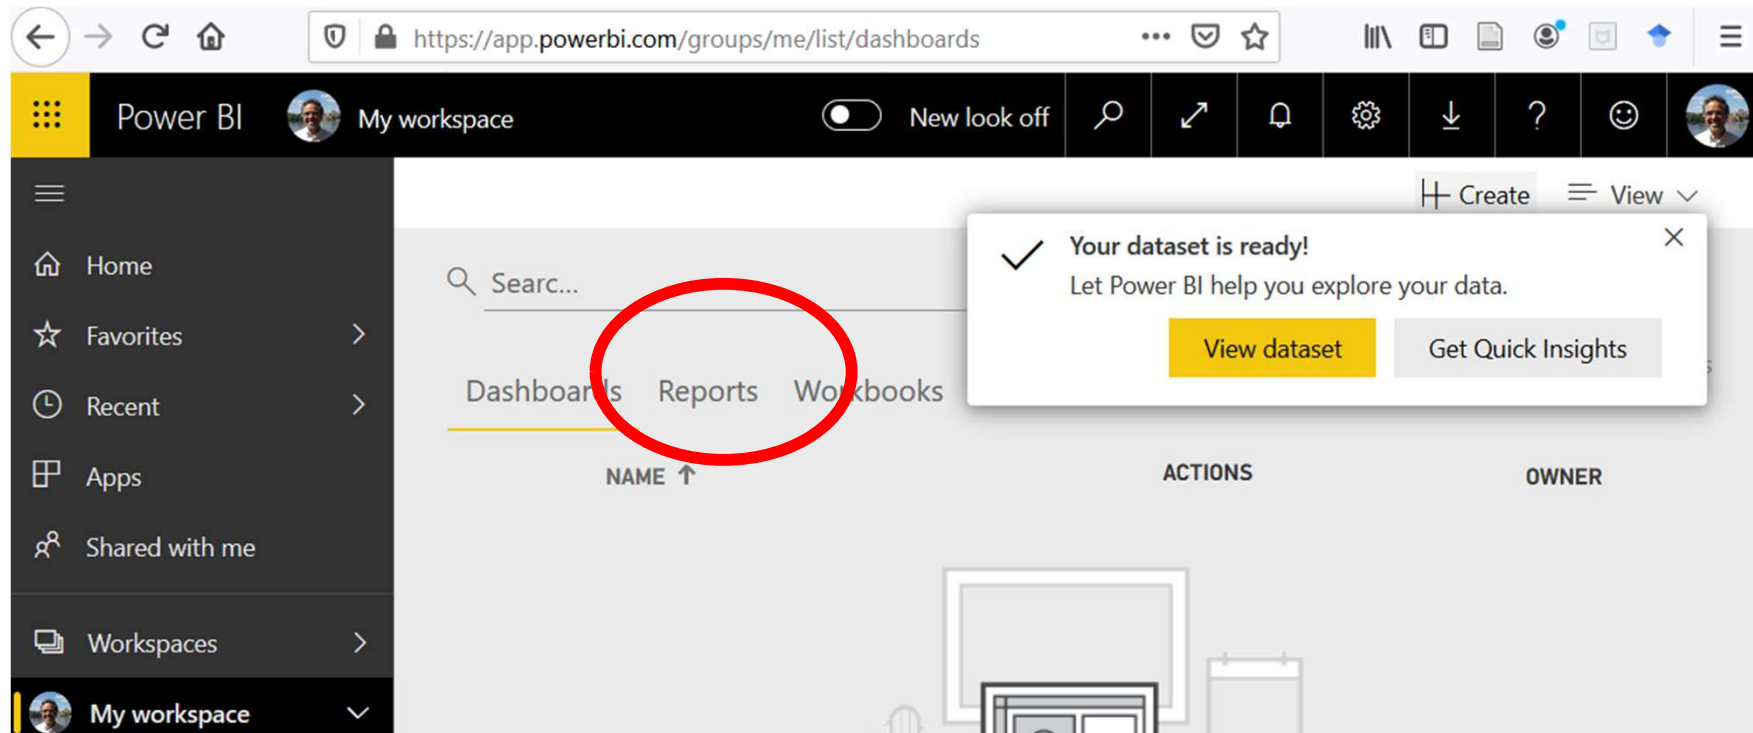

PowerBI Service