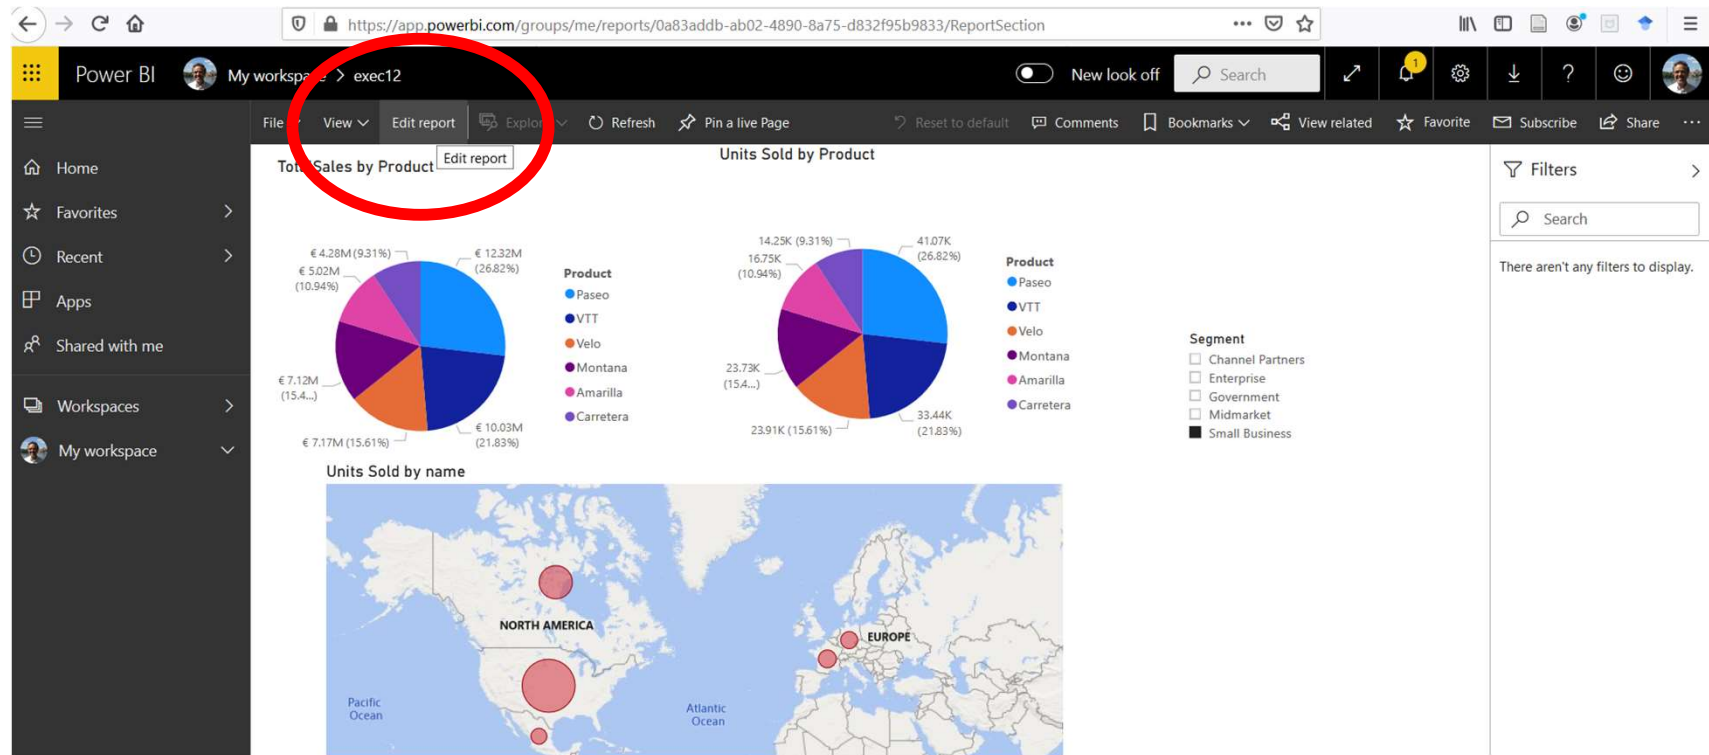

PowerBI Service