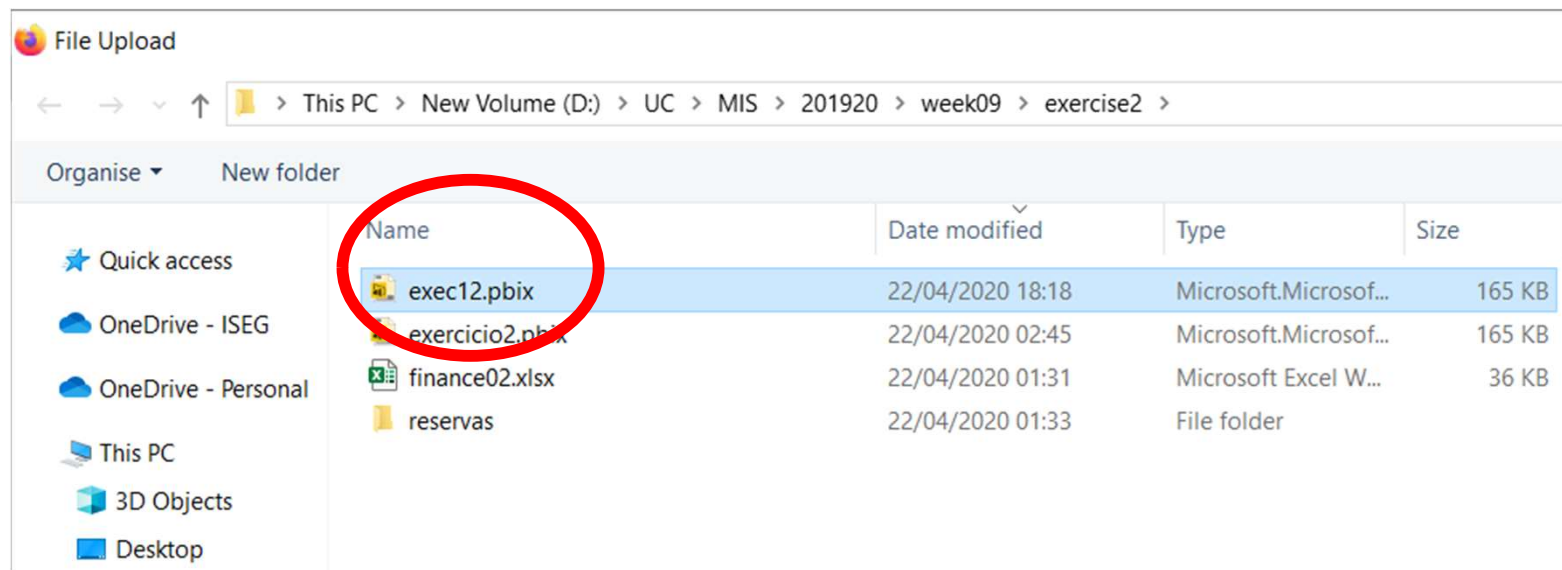

PowerBI Service