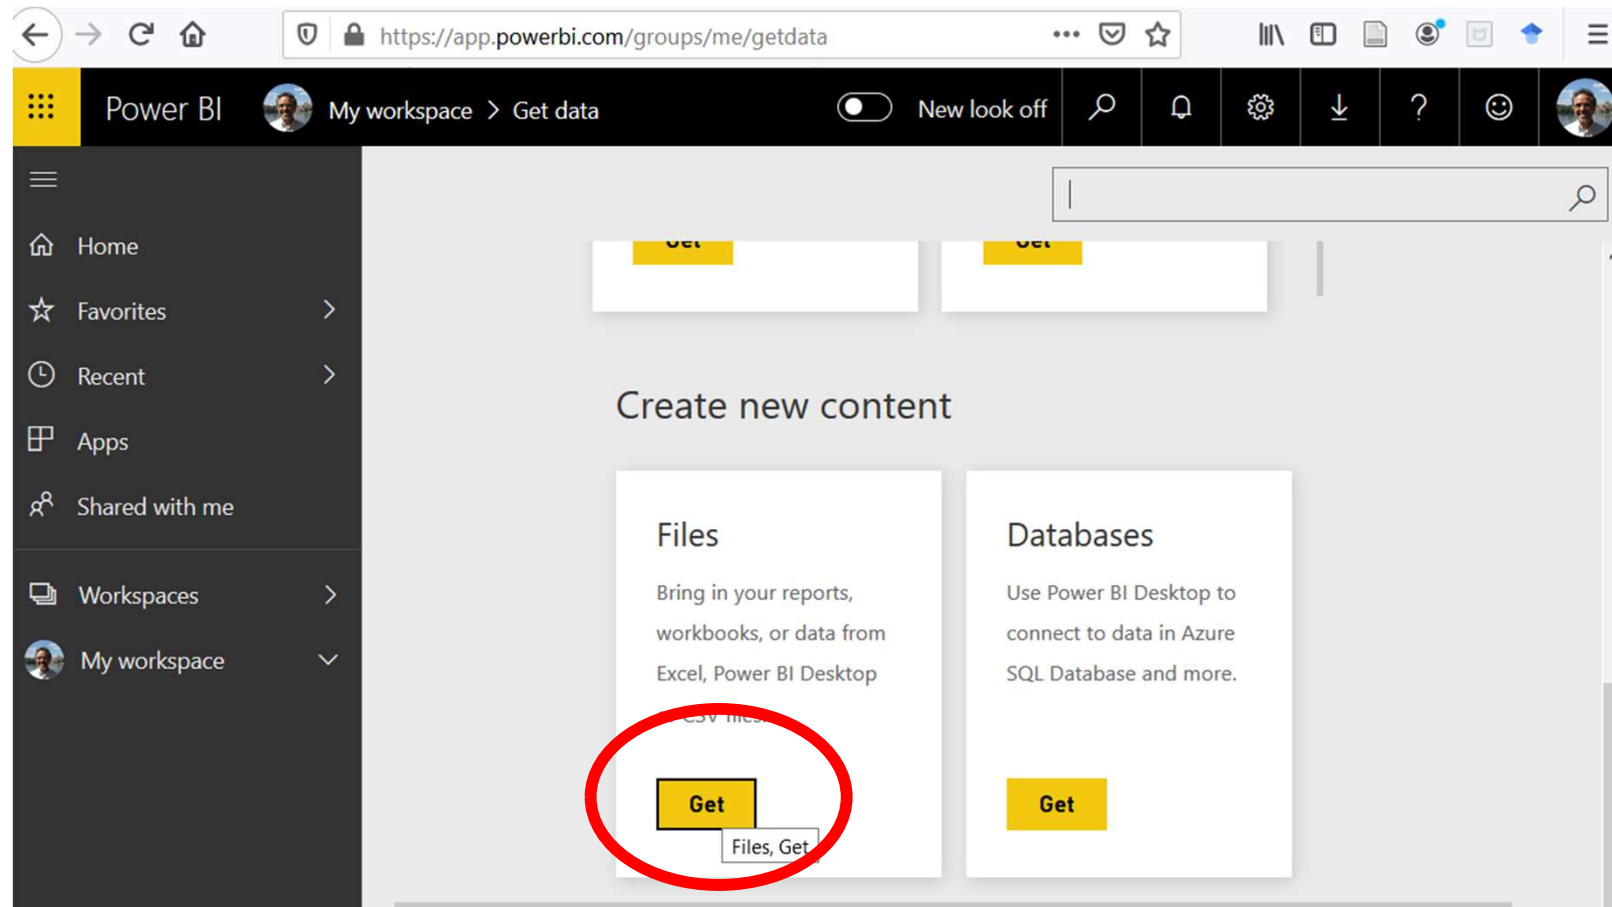

PowerBI Service