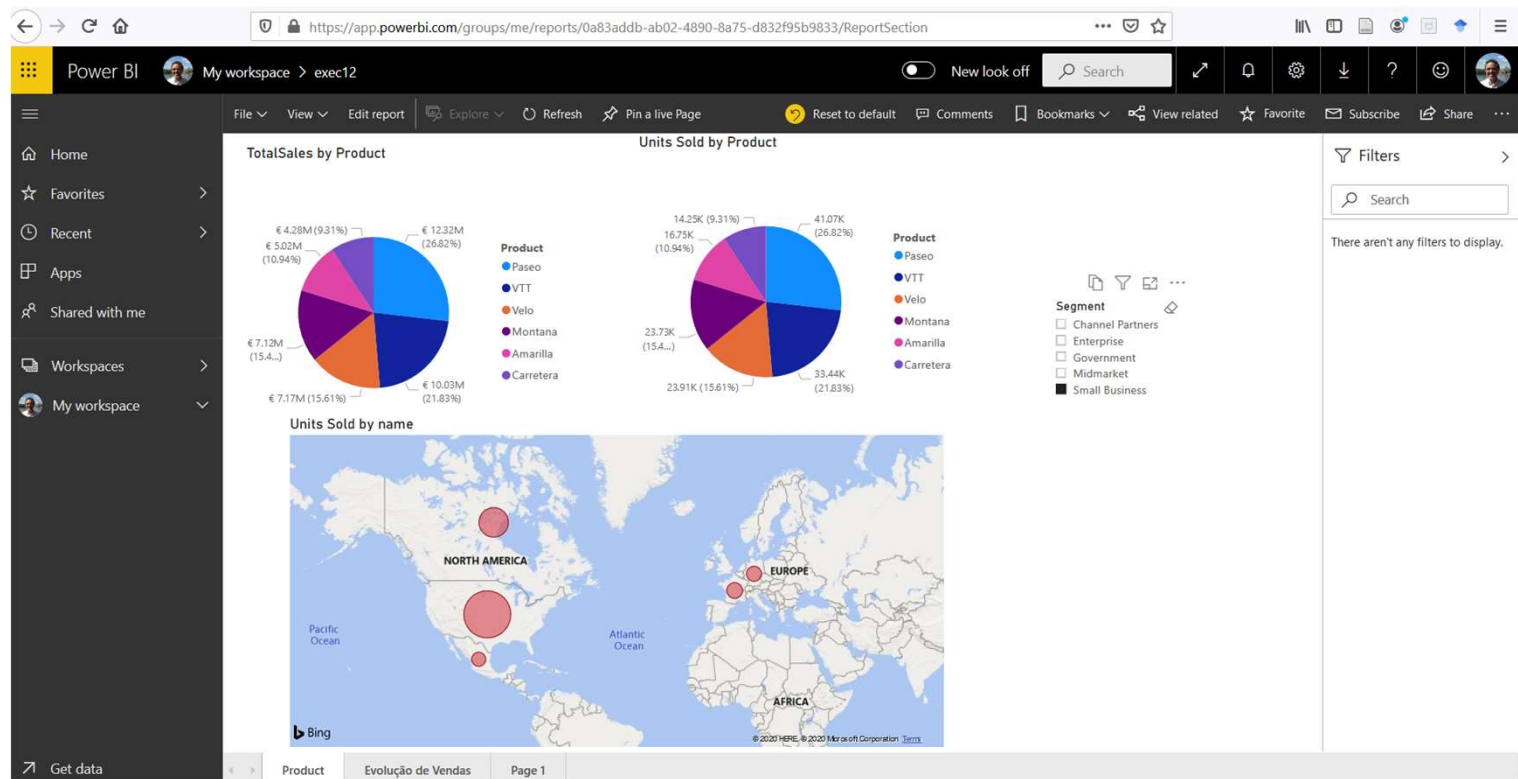

PowerBI Service