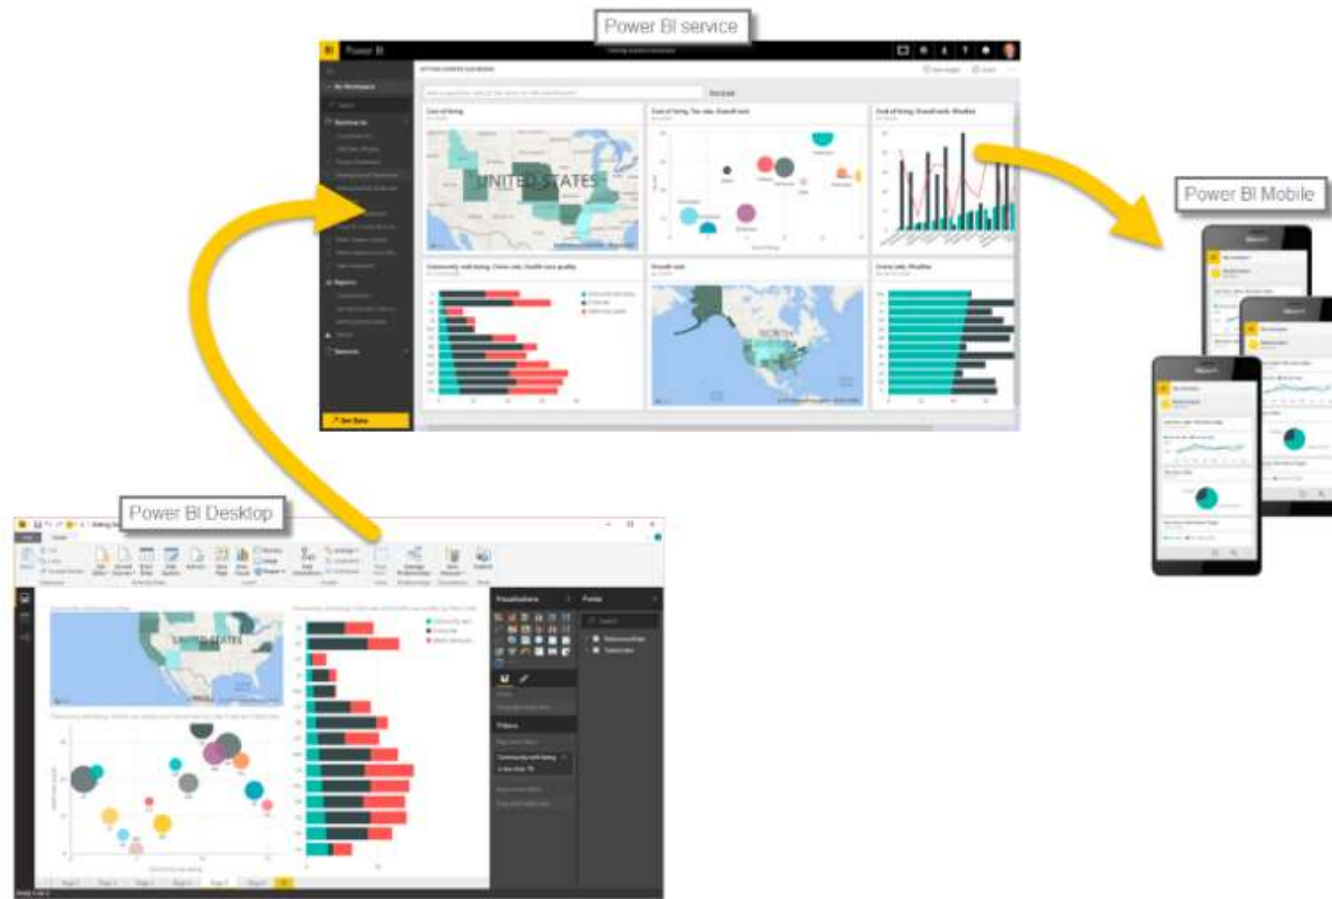

The parts of Power BI