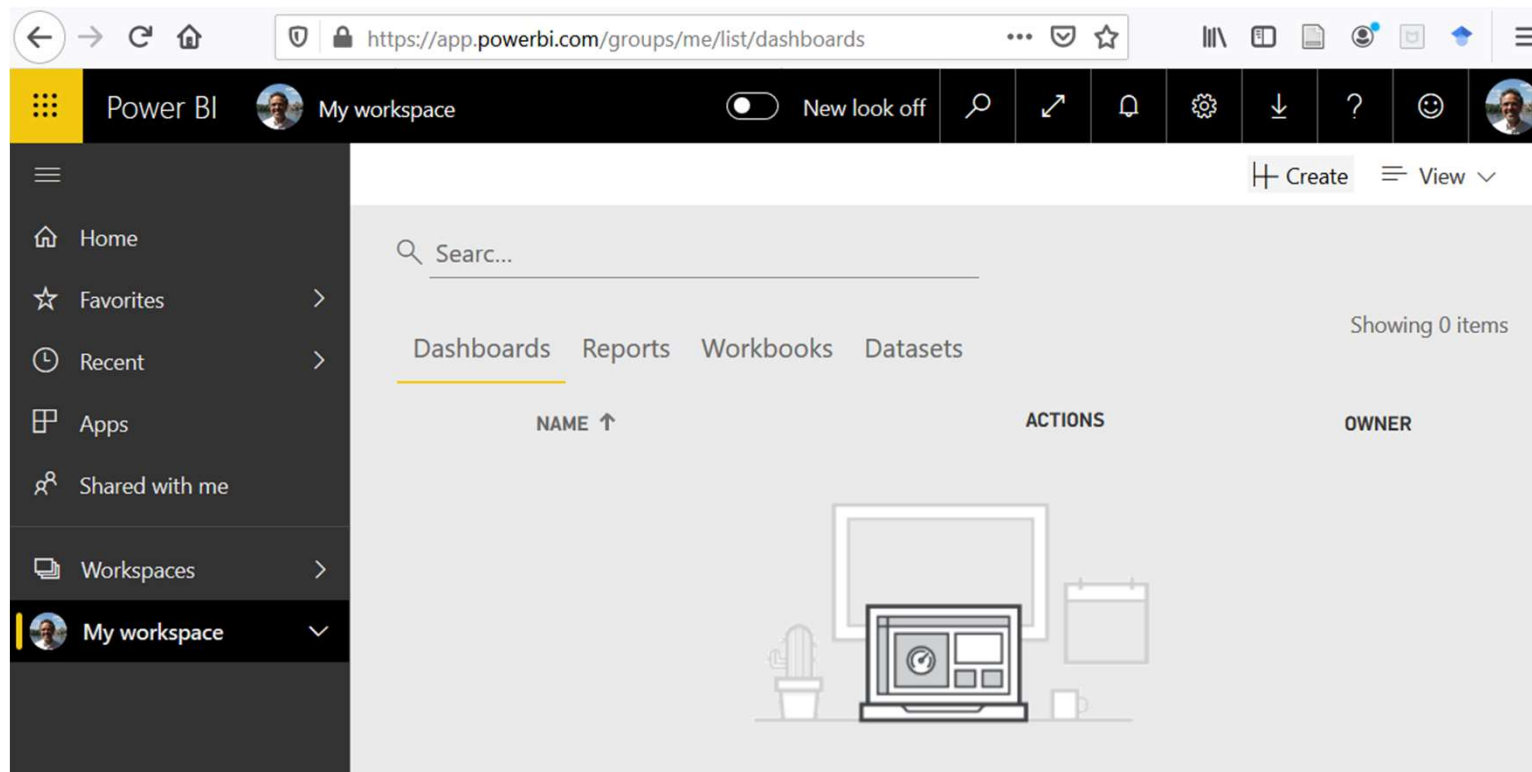

PowerBI Service