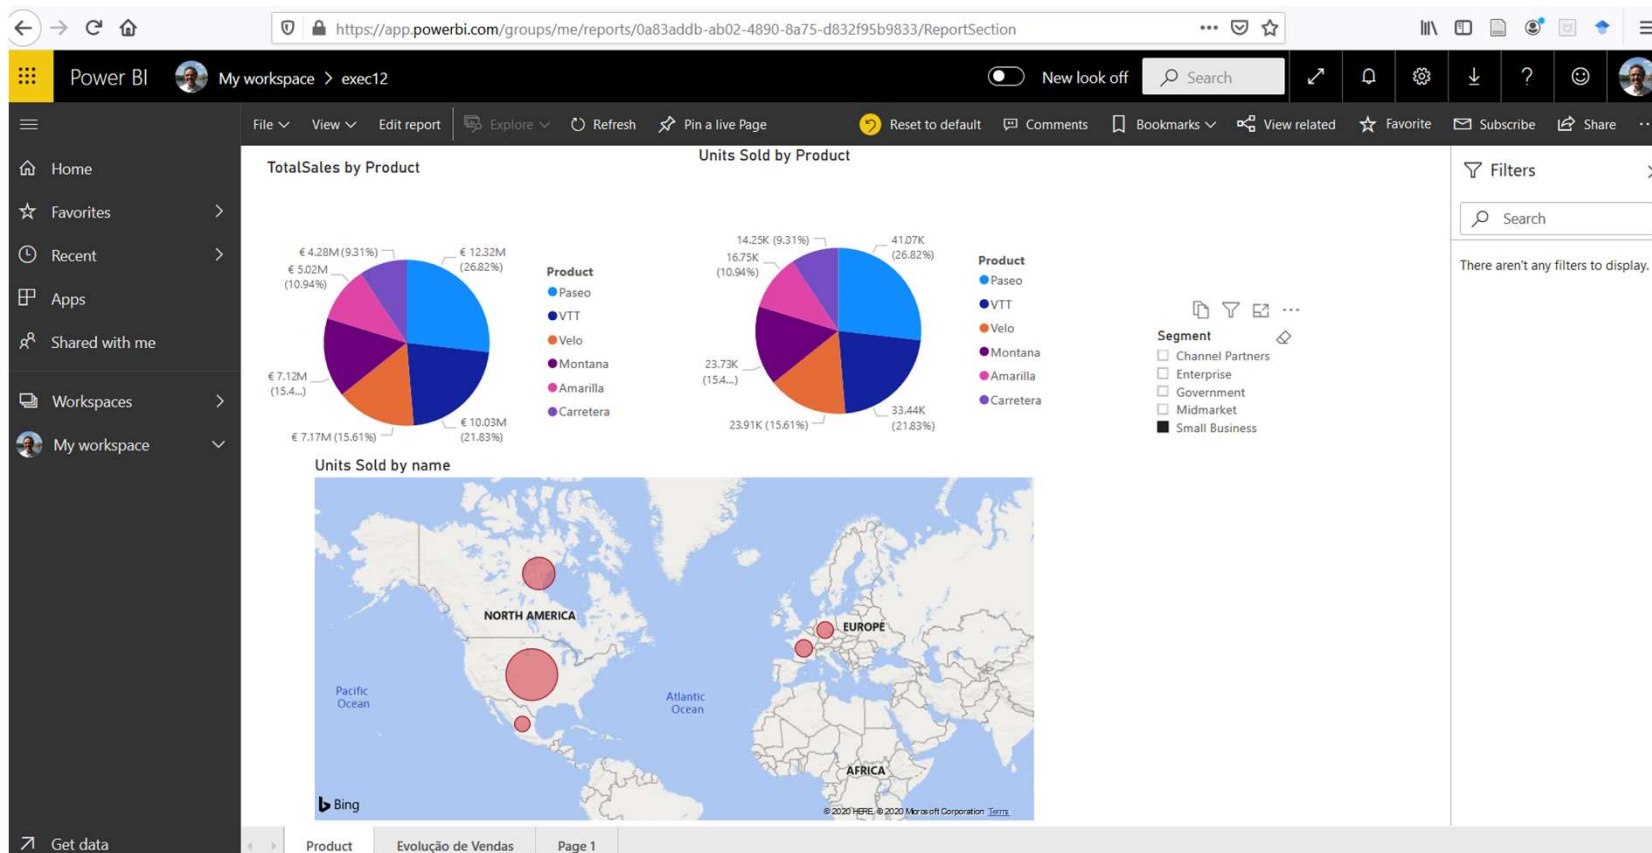

PowerBI Service