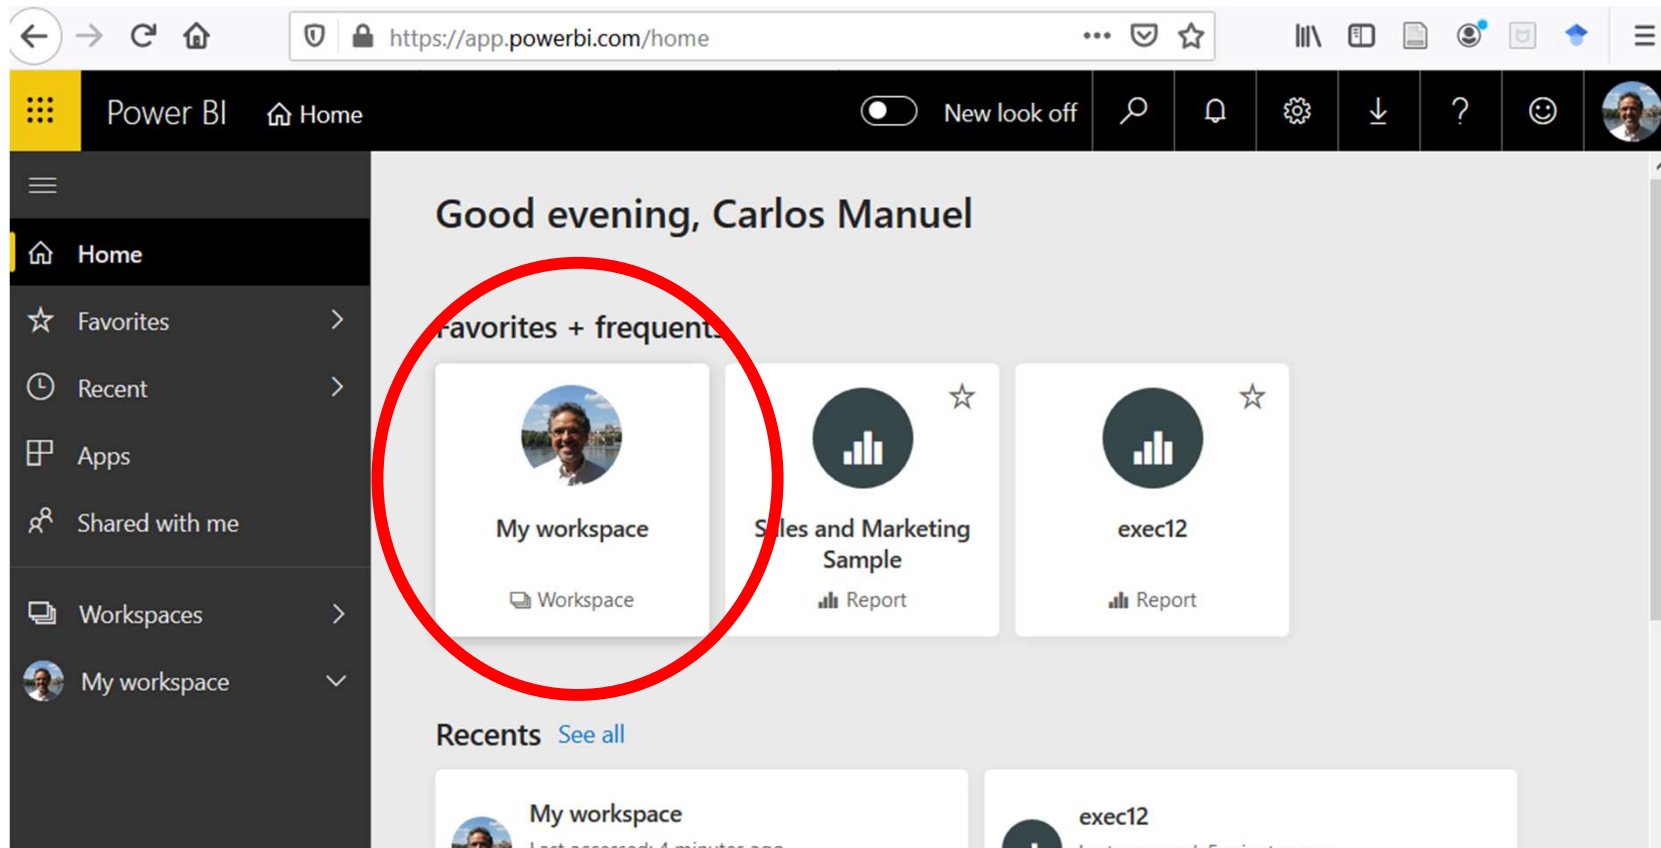

PowerBI Service