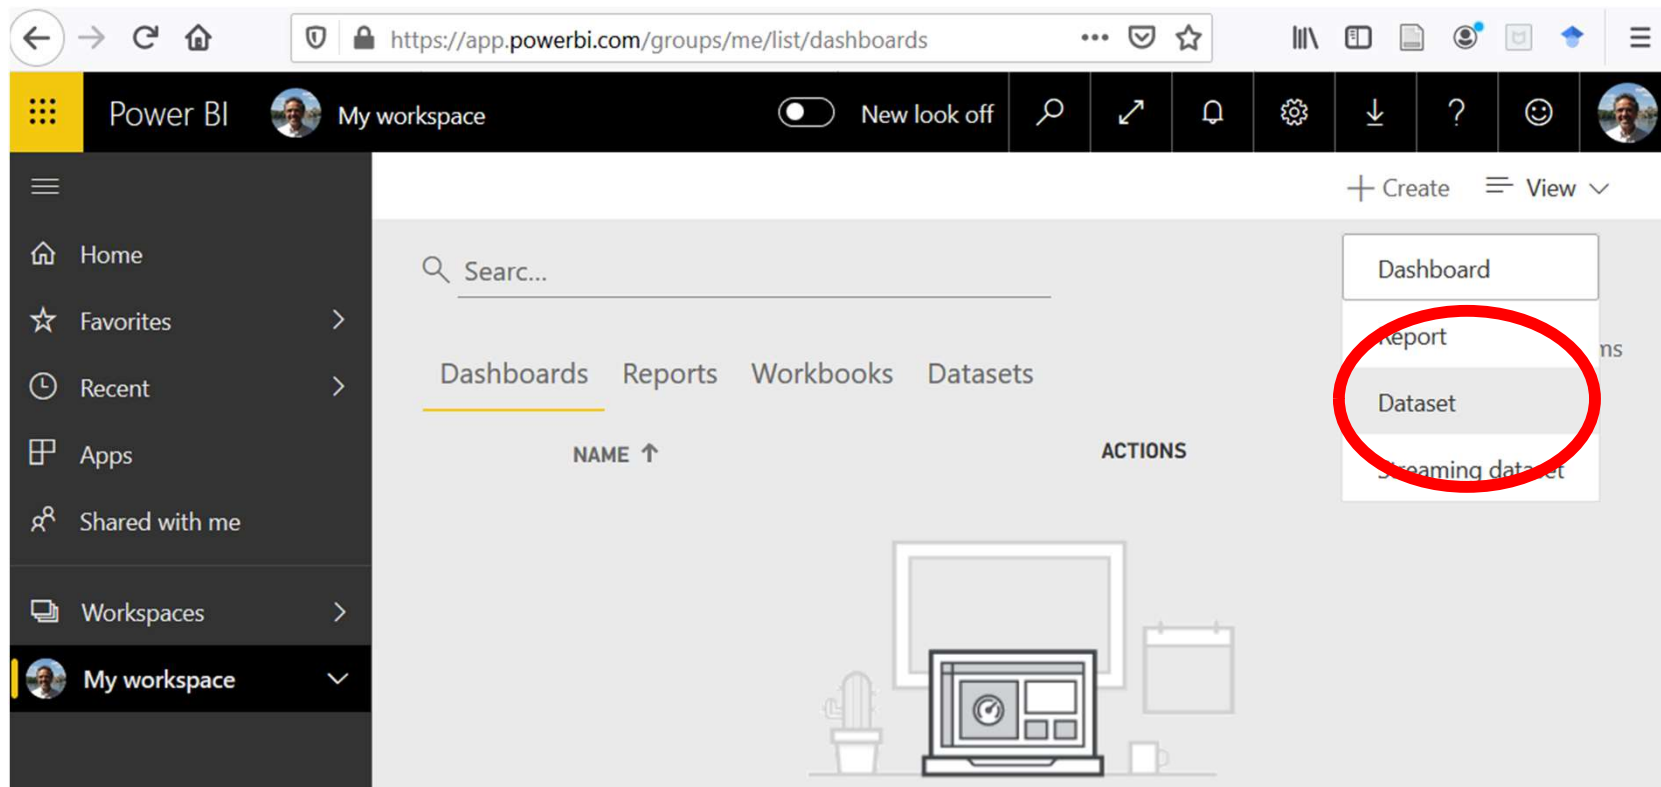

LISBON
**SCHOOL OF
ECONOMICS &
MANAGEMENT**
UNIVERSIDADE DE LISBOA

POWER BI

Prof. Carlos J. Costa, PhD

Associate Professor of Information Systems and Operation Management

Power-BI

- is a collection of software services, apps, and connectors that work together to turn unrelated sources of data into coherent, visually immersive, and interactive insights.
- Source of data:
 - Excel spreadsheet,
 - collection of cloud-based
 - on-premises hybrid data warehouses.
- connect to data sources, visualize and discover what's important, and share that with anyone or everyone the user want.

The parts of Power BI

PowerBI Service

PowerBI Service

PowerBI Service

PowerBI Service

PowerBI Service

PowerBI Service

PowerBI Service