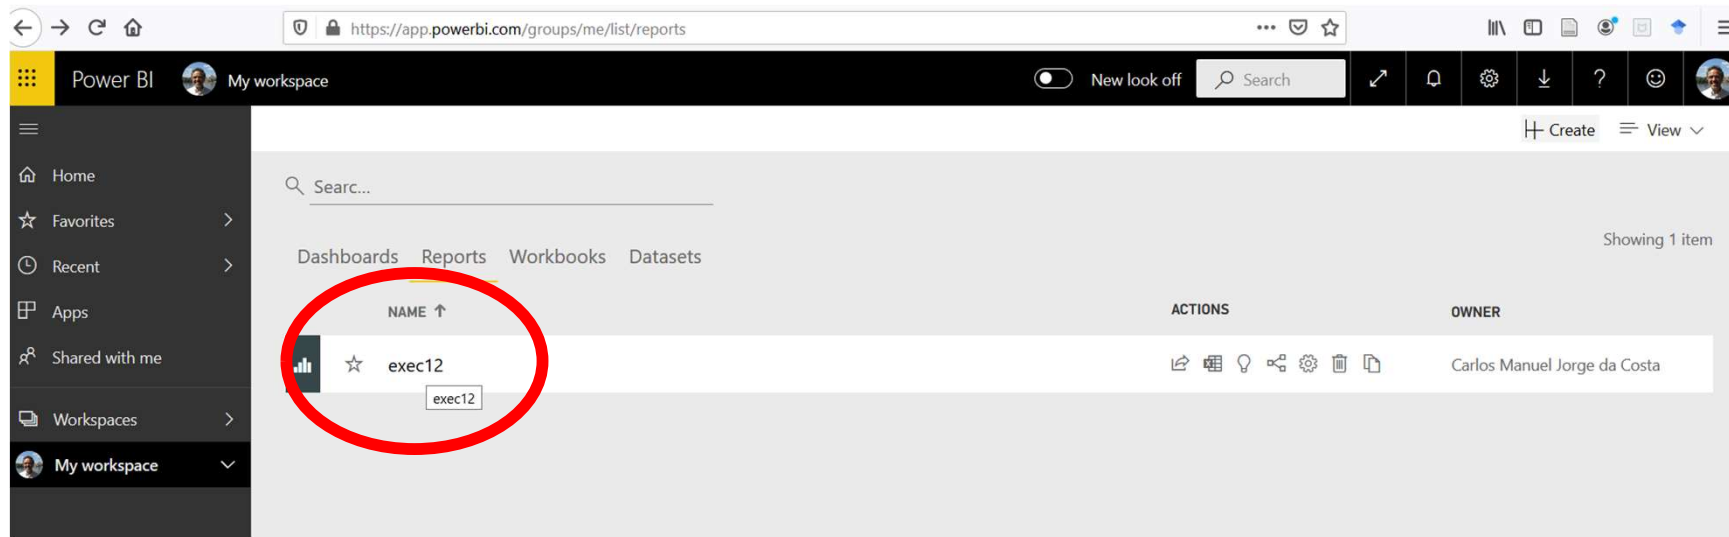

PowerBI Service