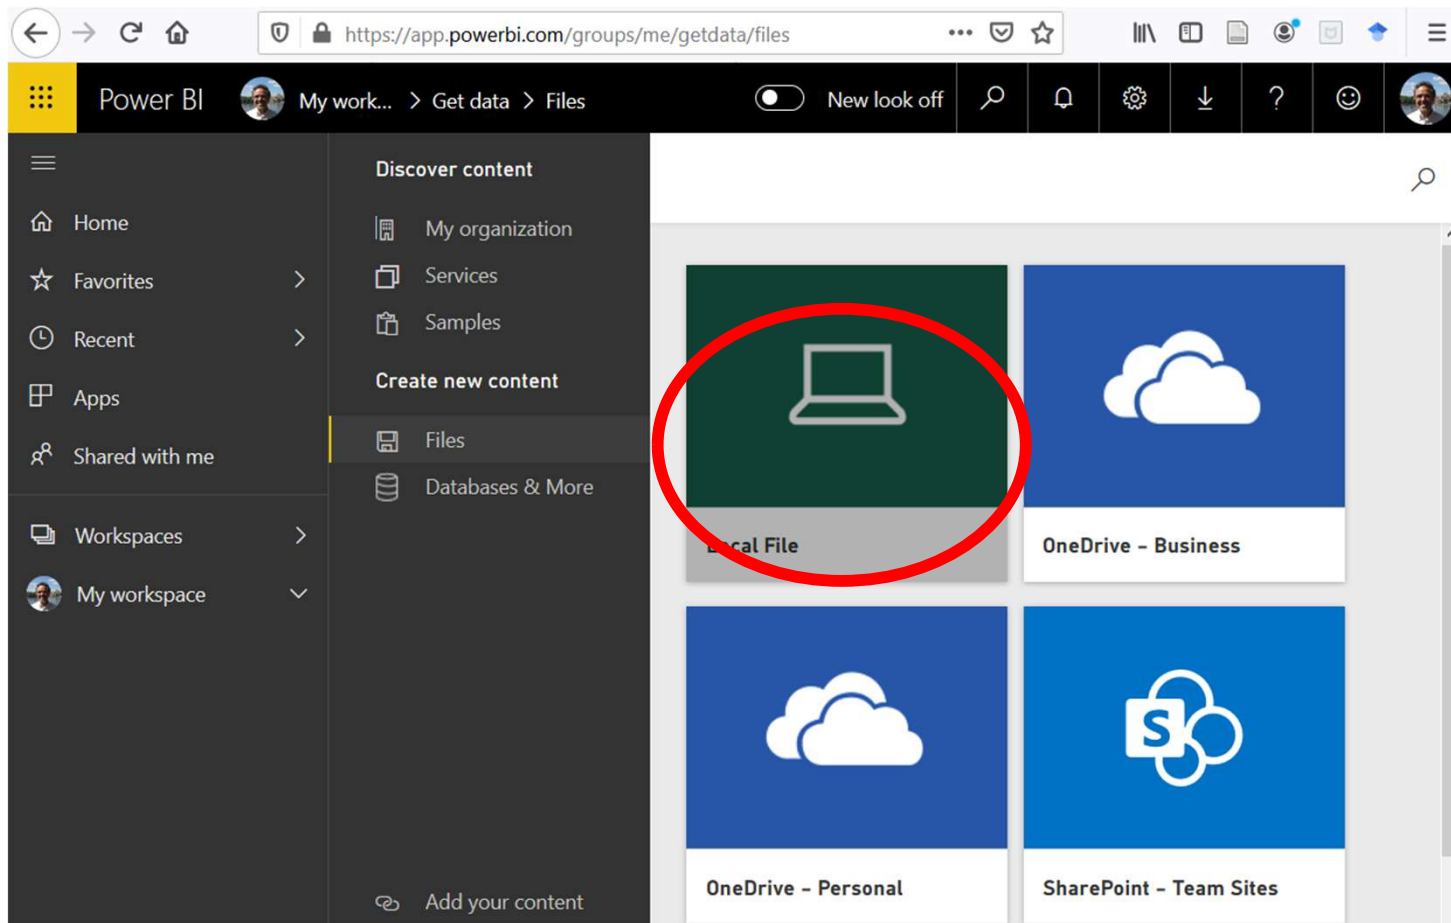

PowerBI Service