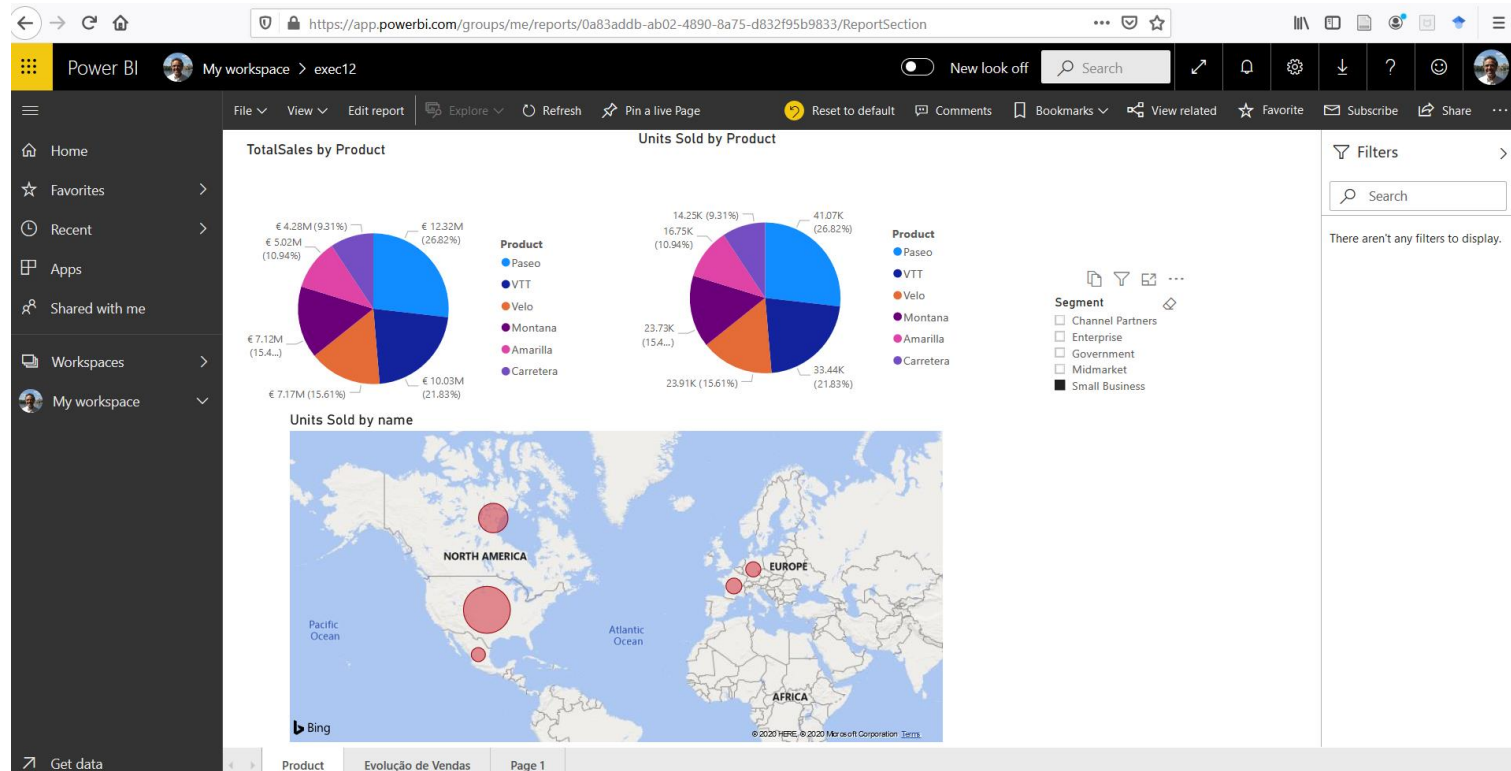

PowerBI Service