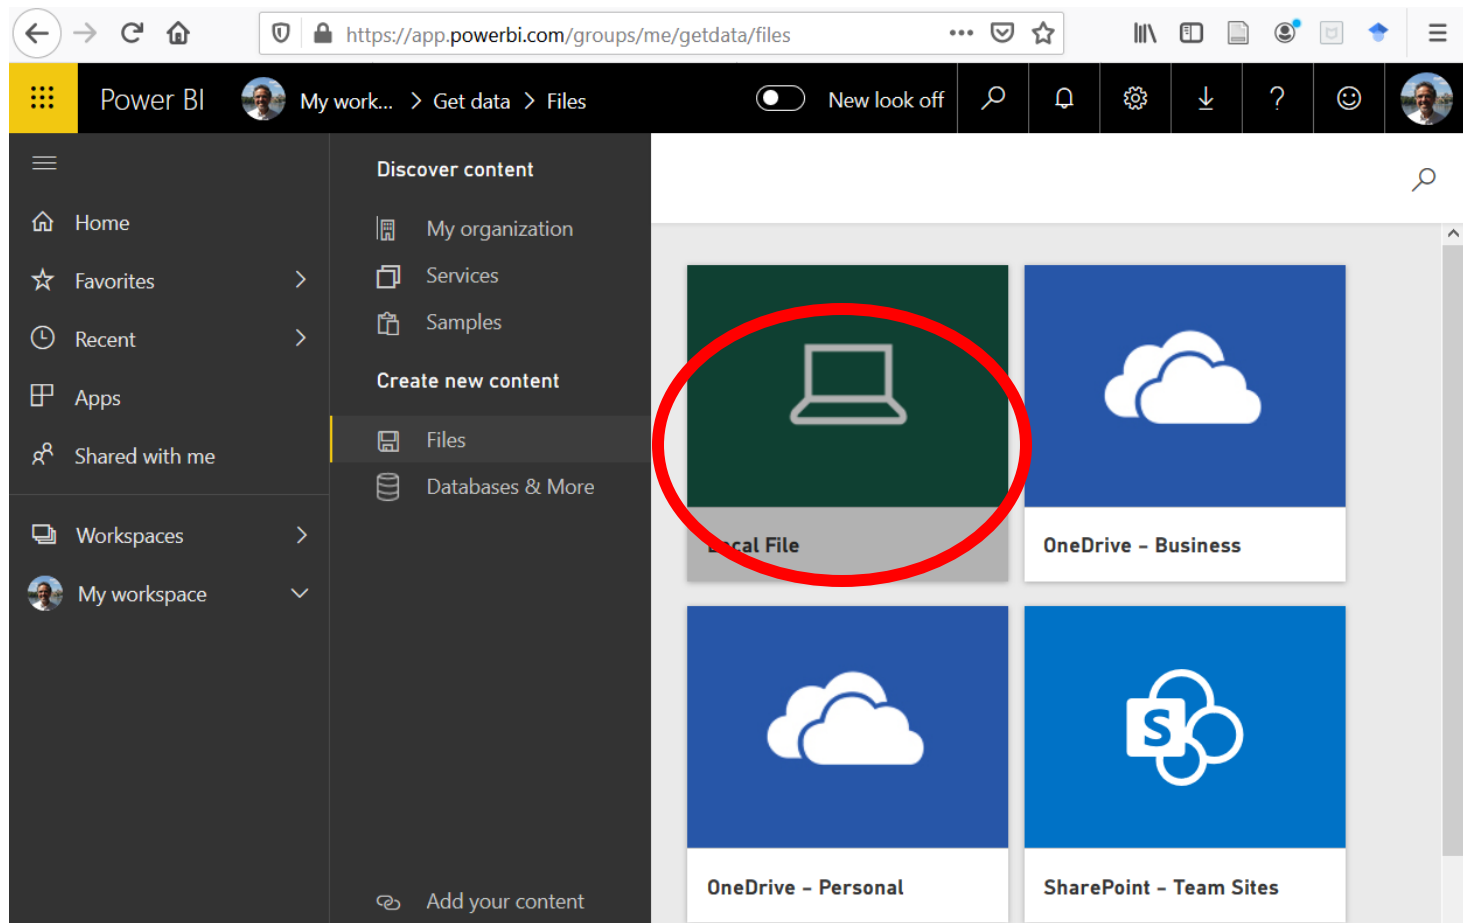

PowerBI Service