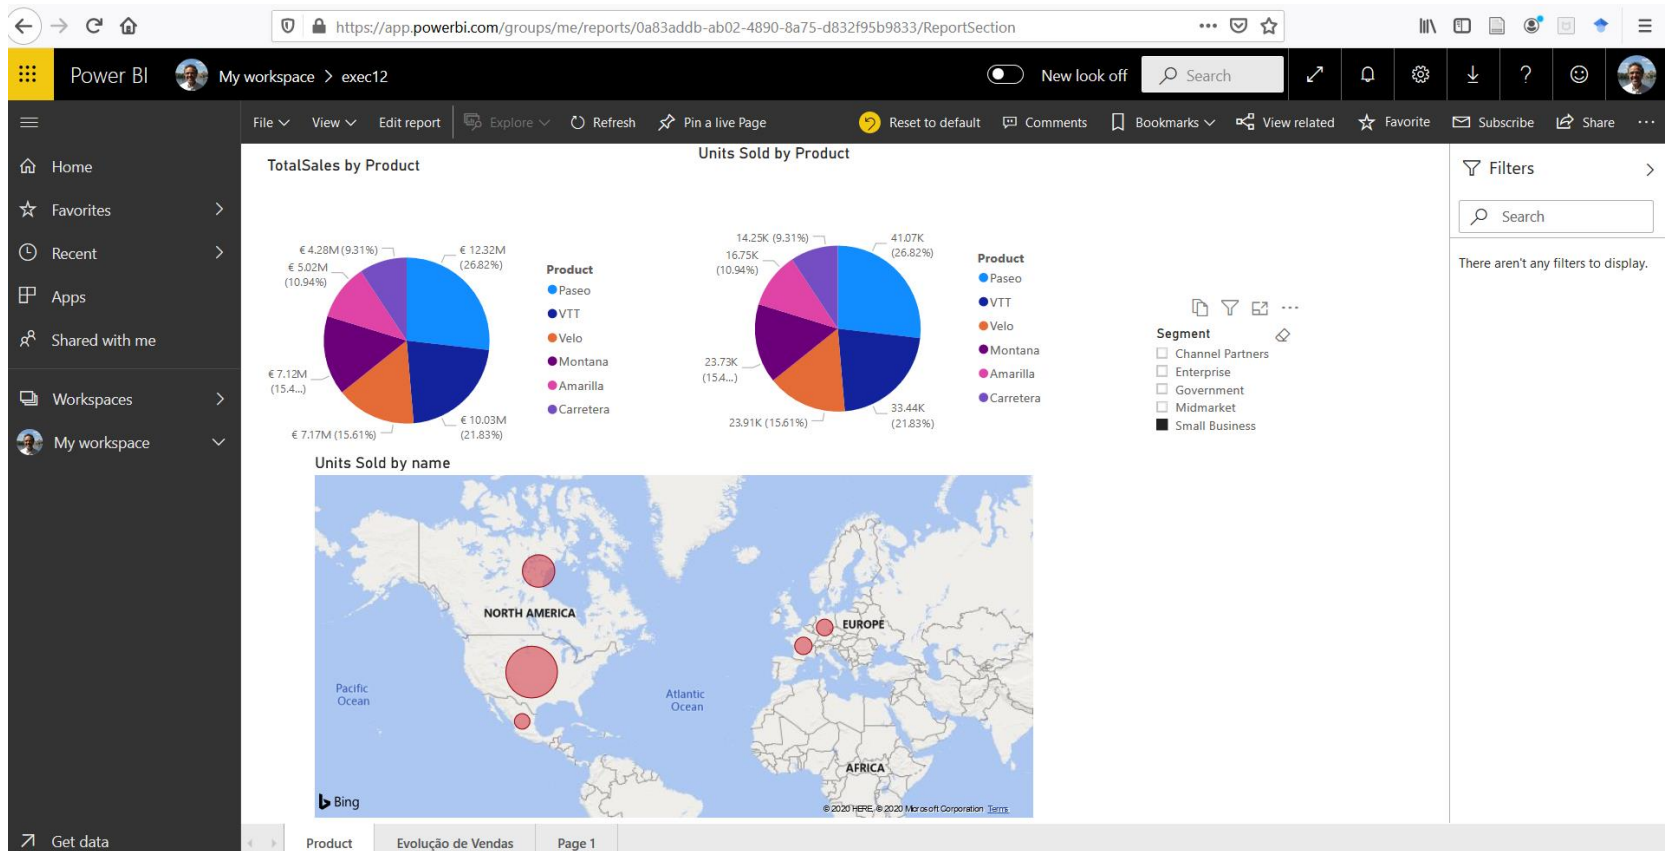

PowerBI Service