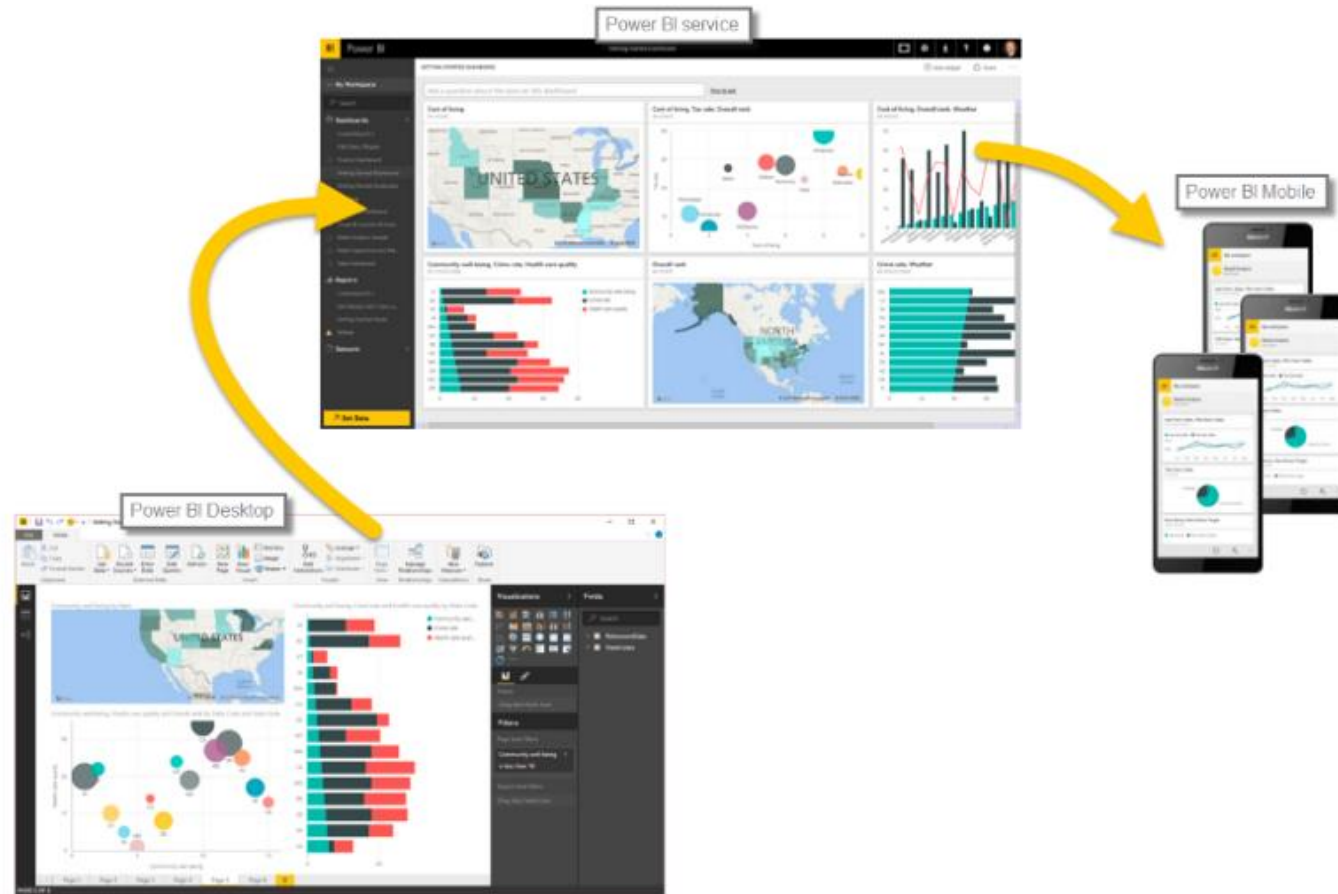

POWER BI

Prof. Carlos J. Costa, PhD

Associate Professor of Information Systems and Operation Management

Power-BI

- is a collection of software services, apps, and connectors that work together to turn unrelated sources of data into coherent, visually immersive, and interactive insights.
- Source of data:
 - Excel spreadsheet,
 - collection of cloud-based
 - on-premises hybrid data warehouses.
- connect to data sources, visualize and discover what's important, and share that with anyone or everyone the user want.

The parts of Power BI

PowerBI Service

PowerBI Service

The screenshot shows the Power BI Service web interface. The browser address bar displays the URL: <https://app.powerbi.com/groups/me/list/dashboards>. The top navigation bar includes the Power BI logo, the user's profile picture, and the text 'My workspace'. A 'New look off' toggle is visible. The main content area features a search bar with the placeholder text 'Searc...', a 'Create' button, and a 'View' dropdown menu. Below the search bar, there are tabs for 'Dashboards', 'Reports', 'Workbooks', and 'Datasets'. The 'Dashboards' tab is selected and underlined. The main content area displays a table with the following structure: