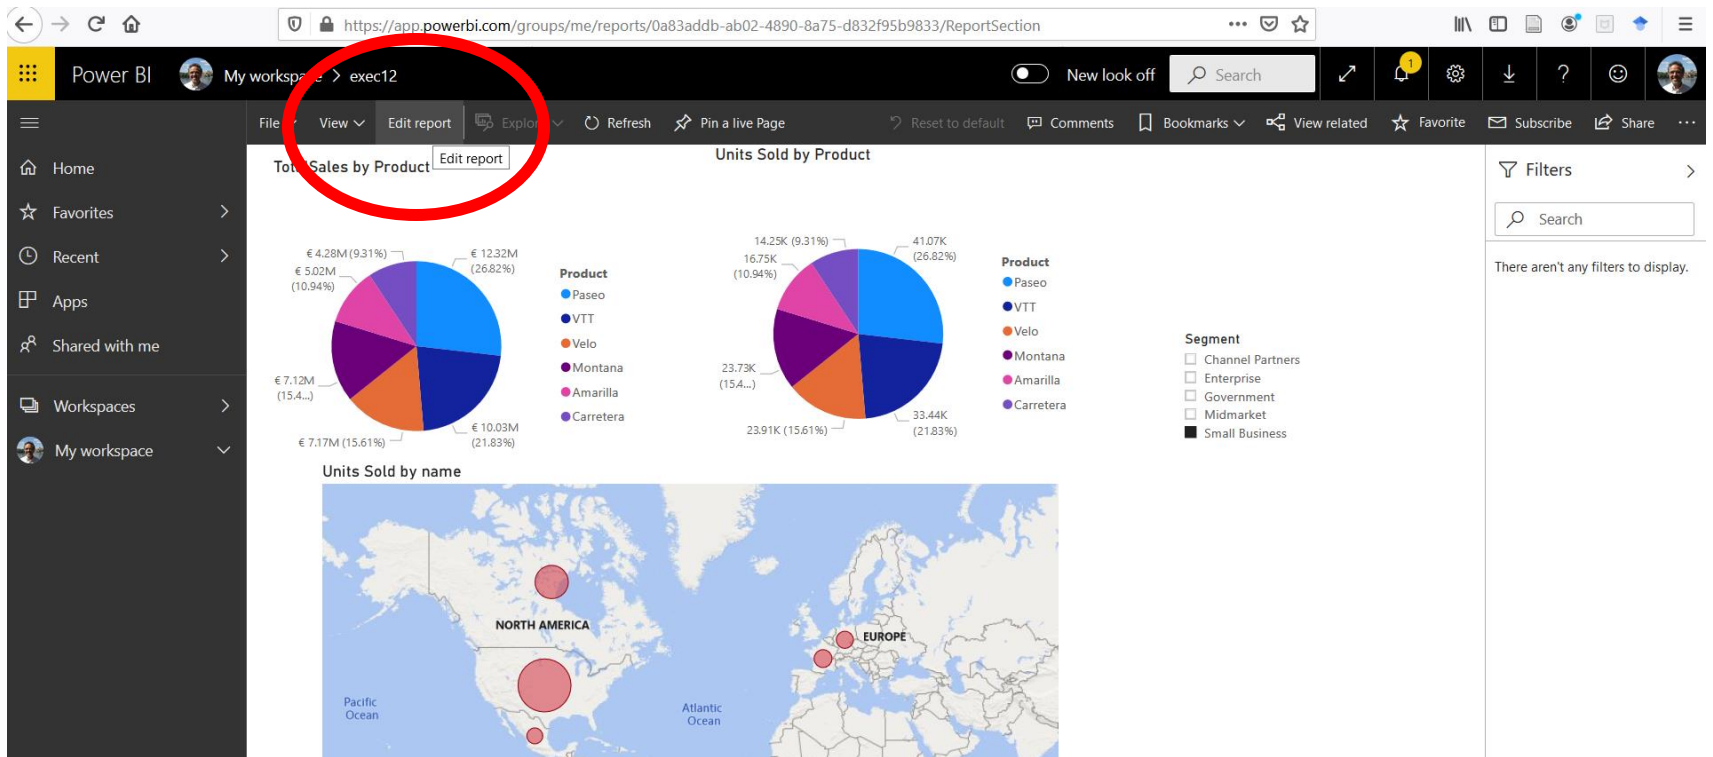

Quick access

- OneDrive - ISEG
- OneDrive - Personal
- This PC
- 3D Objects
- Desktop

PowerBI Service

The screenshot shows the Power BI Service web interface. The browser address bar displays <https://app.powerbi.com/groups/me/list/dashboards>. The top navigation bar includes the Power BI logo, the user's profile, and the text "My workspace". A "New look off" toggle is visible. The left sidebar contains navigation options: Home, Favorites, Recent, Apps, Shared with me, Workspaces, and My workspace. The main content area features a search bar, a "Create" button, and a "View" dropdown. A notification box is overlaid on the right, stating "Your dataset is ready!" with the message "Let Power BI help you explore your data." and two buttons: "View dataset" and "Get Quick Insights". The "Dashboards" tab is highlighted with a red circle. Below the tabs, a table header is visible with columns for "NAME ↑", "ACTIONS", and "OWNER".

PowerBI Service

The screenshot shows the Power BI Service web interface. The browser address bar displays <https://app.powerbi.com/groups/me/list/reports>. The top navigation bar includes the Power BI logo, the user's profile (My workspace), a 'New look off' toggle, a search box, and various utility icons. The left sidebar contains navigation options: Home, Favorites, Recent, Apps, Shared with me, Workspaces, and My workspace. The main content area features a search bar and tabs for Dashboards, Reports, Workbooks, and Datasets. A table lists reports, with one report named 'exec12' circled in red. The table has columns for NAME, ACTIONS, and OWNER.

NAME ↑	ACTIONS	OWNER
  exec12	      	Carlos Manuel Jorge da Costa

PowerBI Service

PowerBI Service

PowerBI Service

PowerBI Service