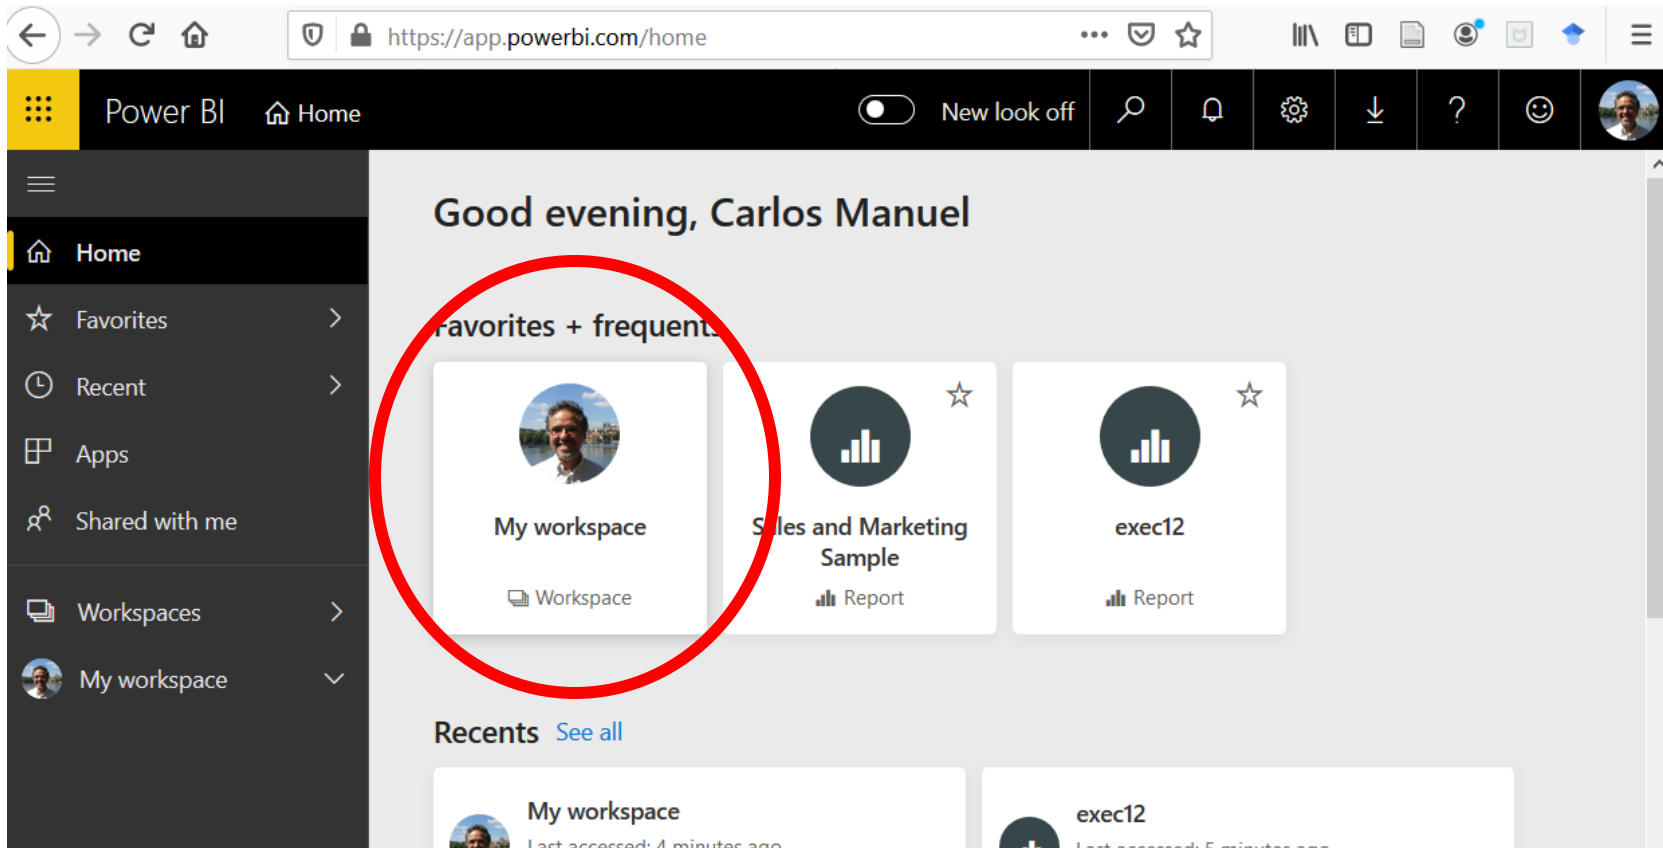

POWER BI

Prof. Carlos J. Costa, PhD

Associate Professor of Information Systems and Operation Management

Power-BI

- is a collection of software services, apps, and connectors that work together to turn unrelated sources of data into coherent, visually immersive, and interactive insights.
- Source of data:
 - Excel spreadsheet,
 - collection of cloud-based
 - on-premises hybrid data warehouses.
- connect to data sources, visualize and discover what's important, and share that with anyone or everyone the user want.

The parts of Power BI

PowerBI Service

PowerBI Service

The screenshot shows the Power BI Service web interface. The browser address bar displays the URL: <https://app.powerbi.com/groups/me/list/dashboards>. The top navigation bar includes the Power BI logo, the user's profile picture, and the text 'My workspace'. A 'New look off' toggle is visible. The main content area features a search bar with the placeholder text 'Searc...', a 'Create' button, and a 'View' dropdown menu. Below the search bar, there are tabs for 'Dashboards', 'Reports', 'Workbooks', and 'Datasets'. The 'Dashboards' tab is selected and underlined. The main content area displays a table with the following structure: