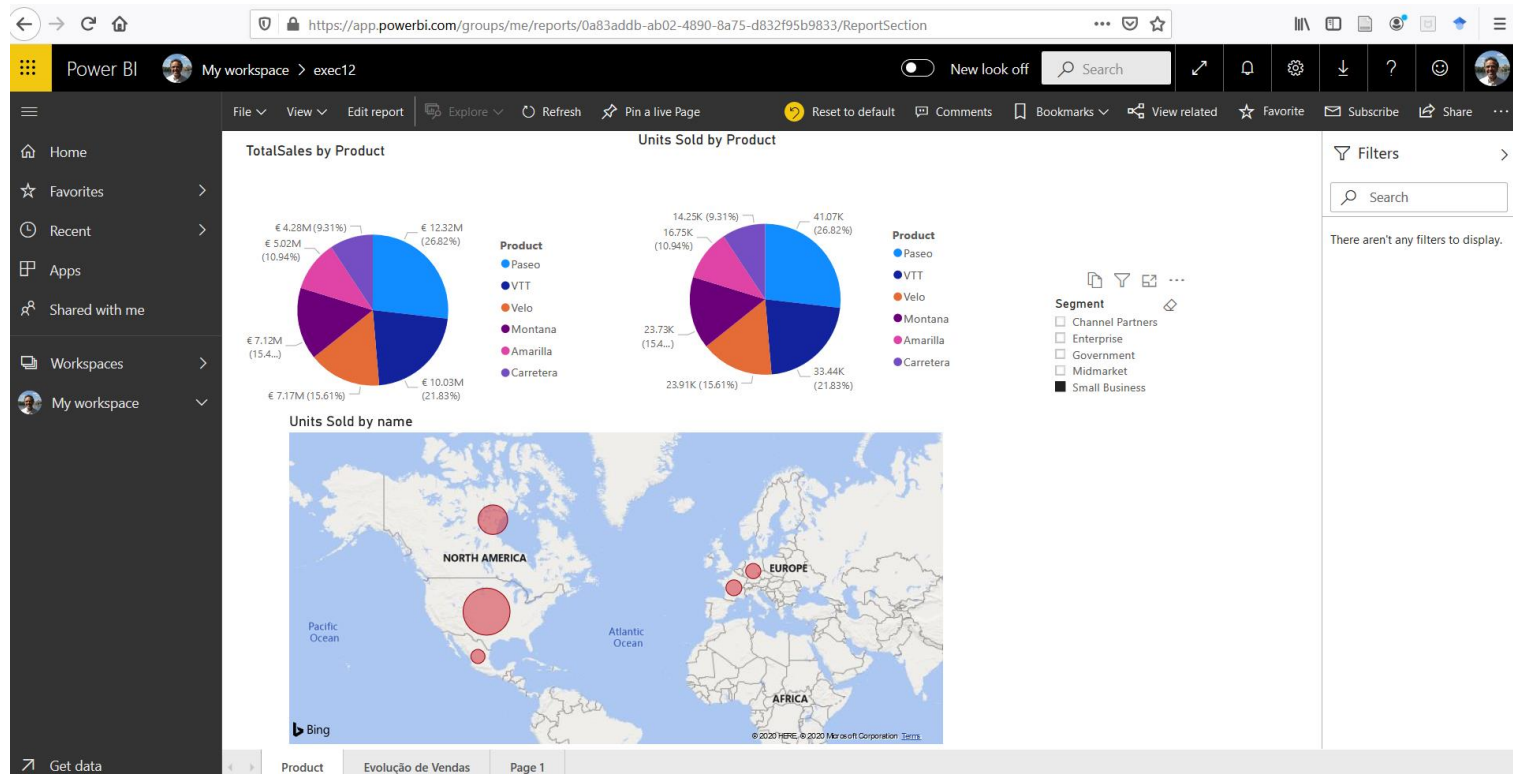

PowerBI Service