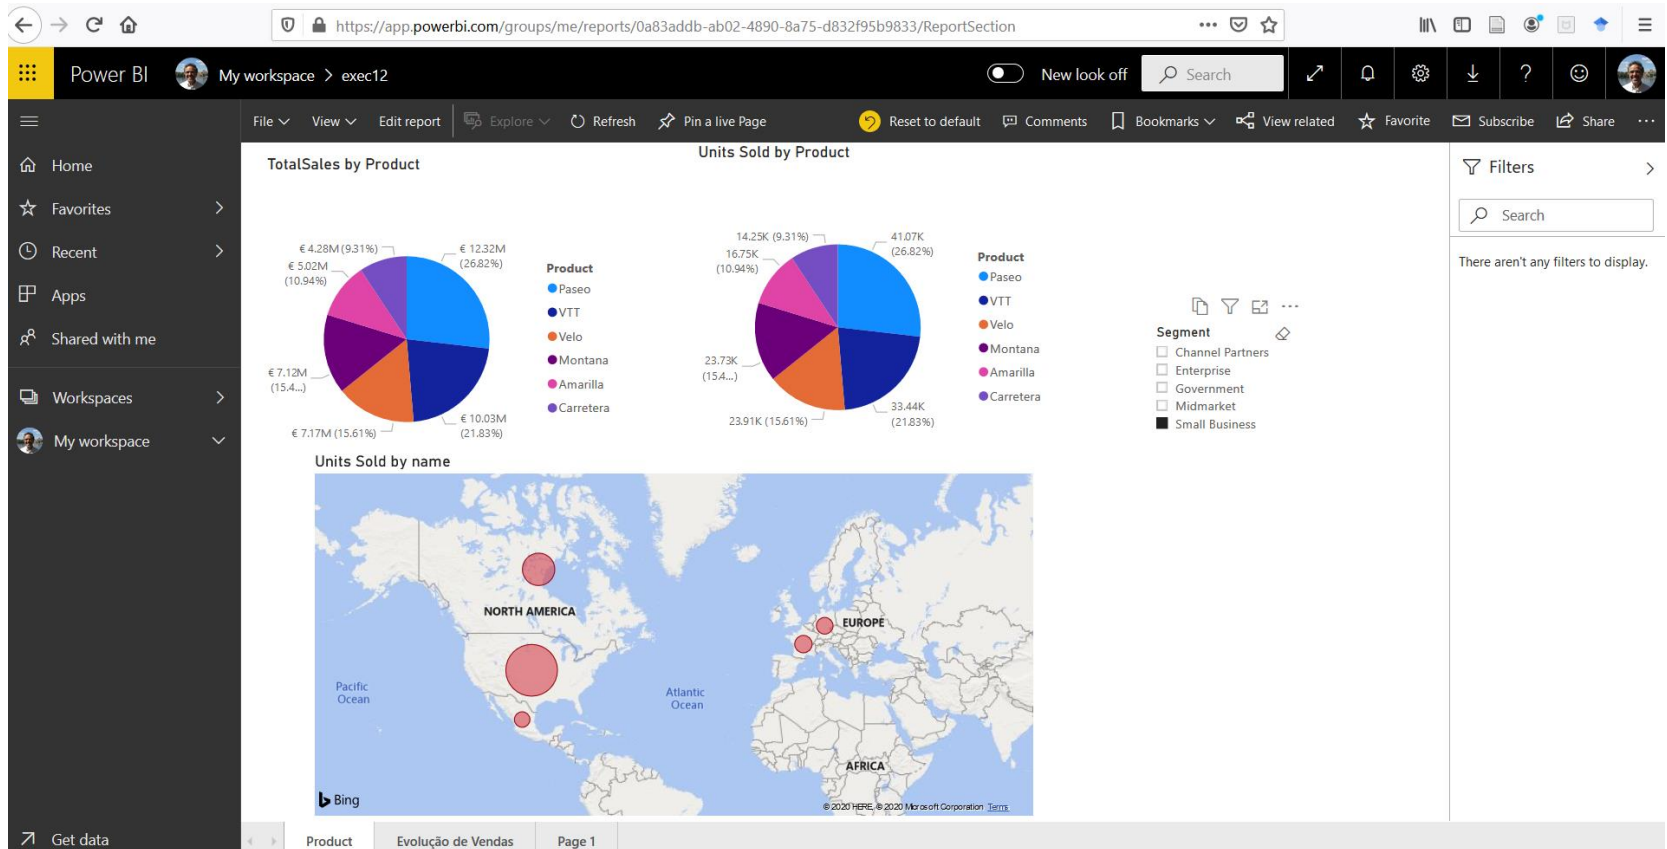

PowerBI Service