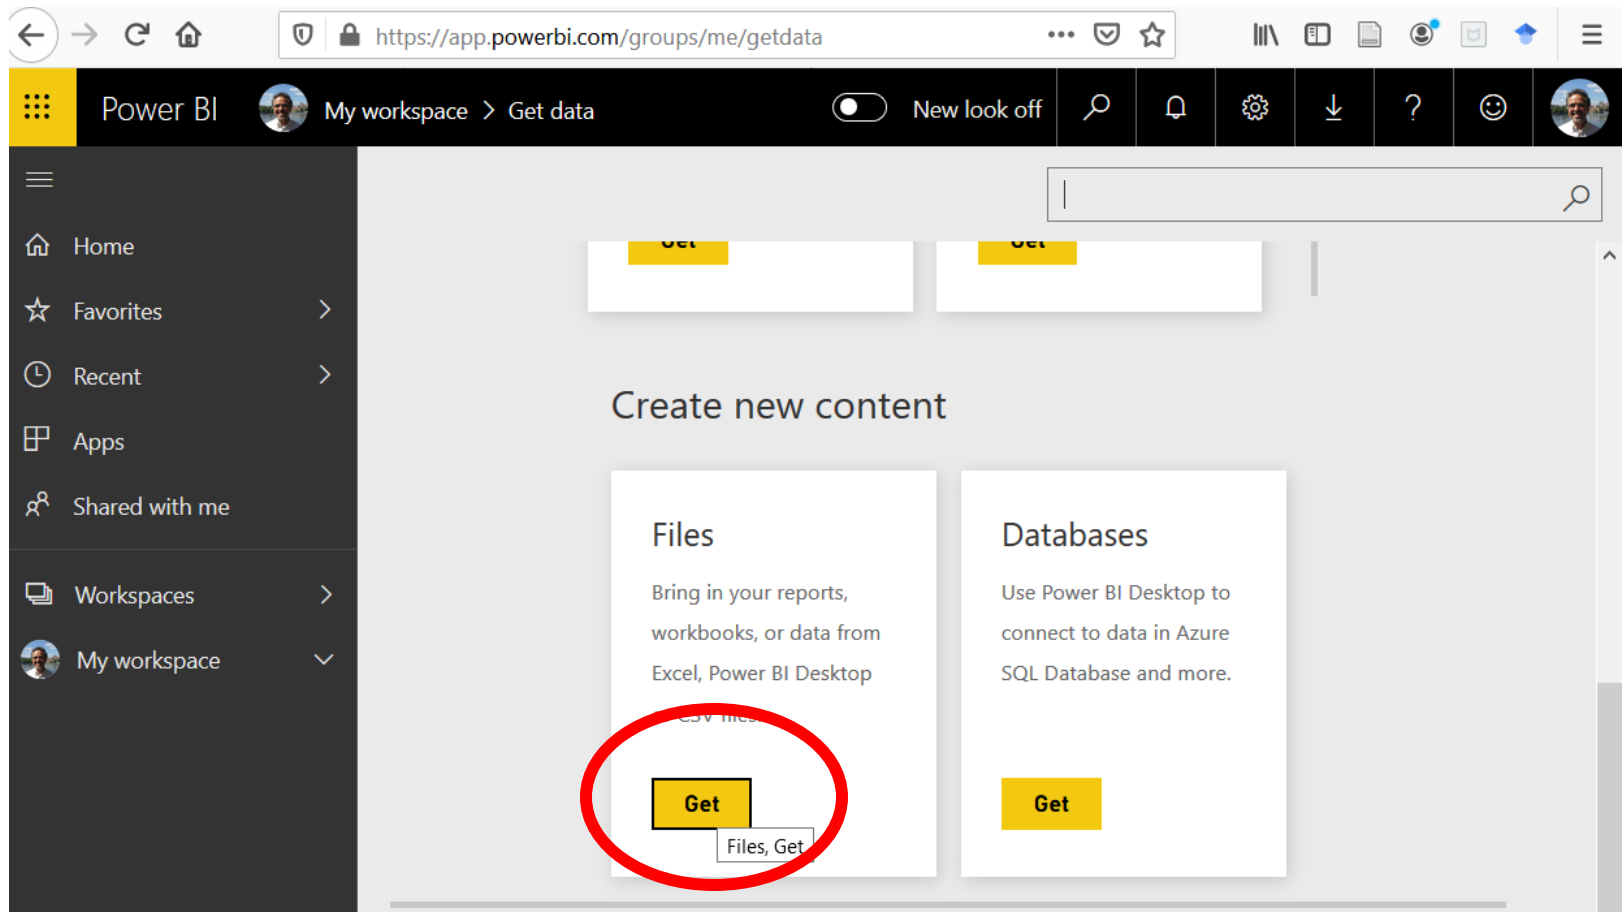

PowerBI Service