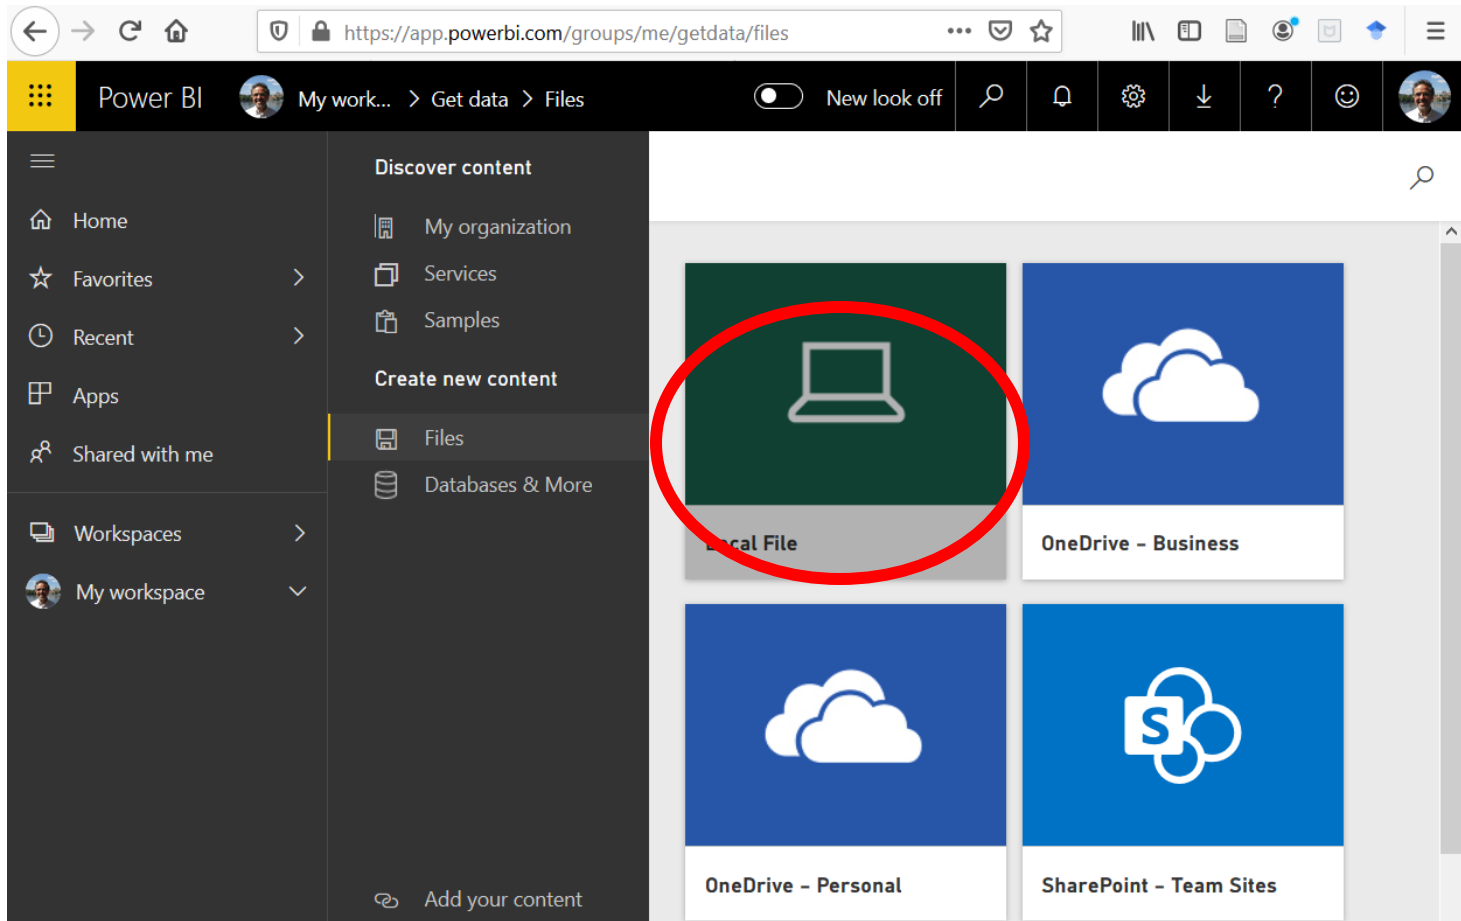

PowerBI Service