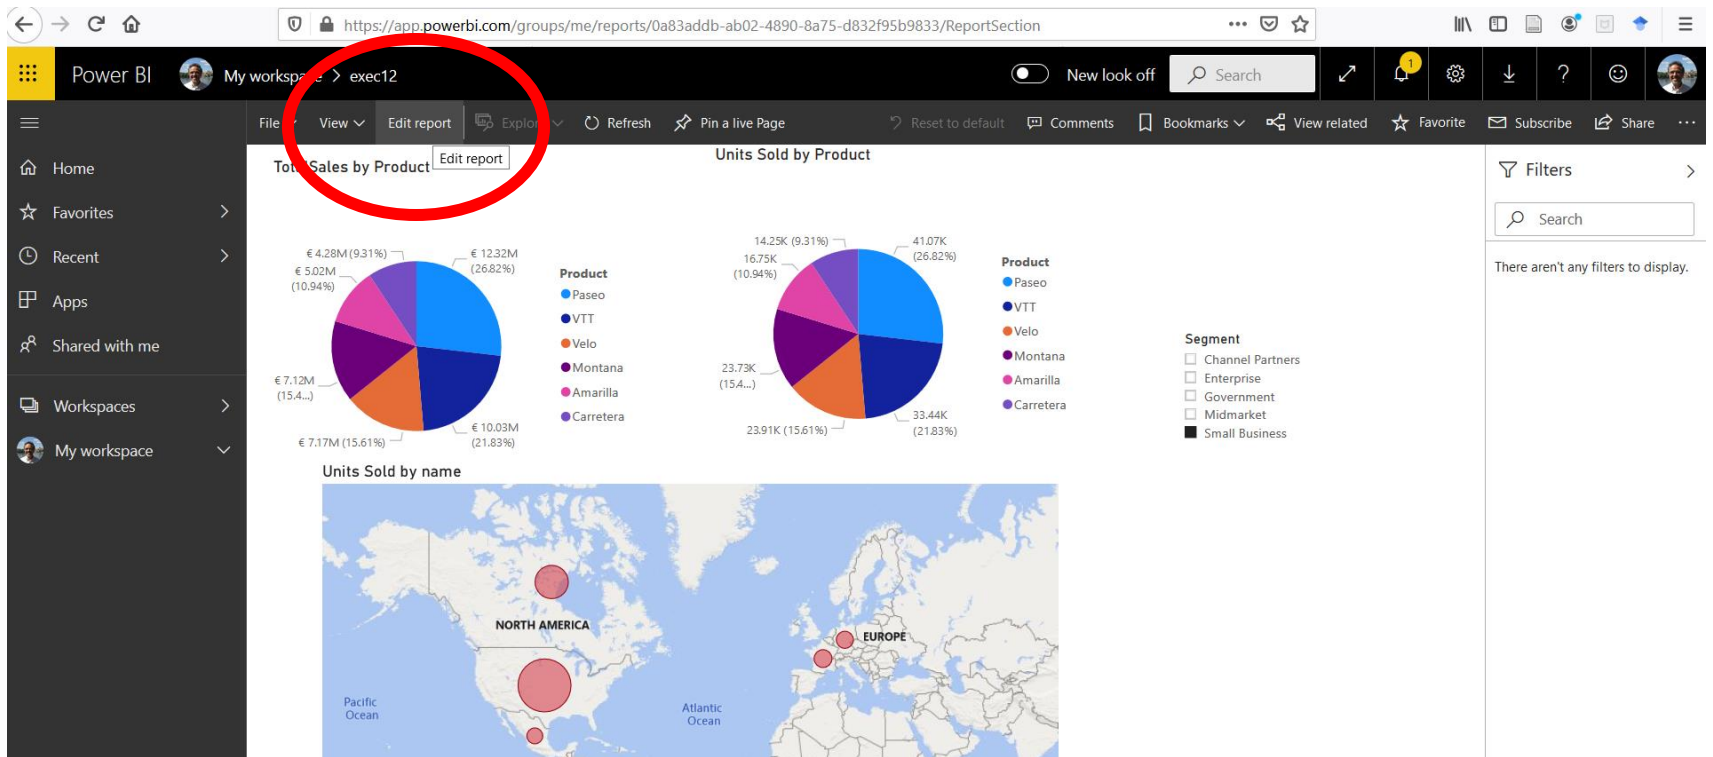

PowerBI Service