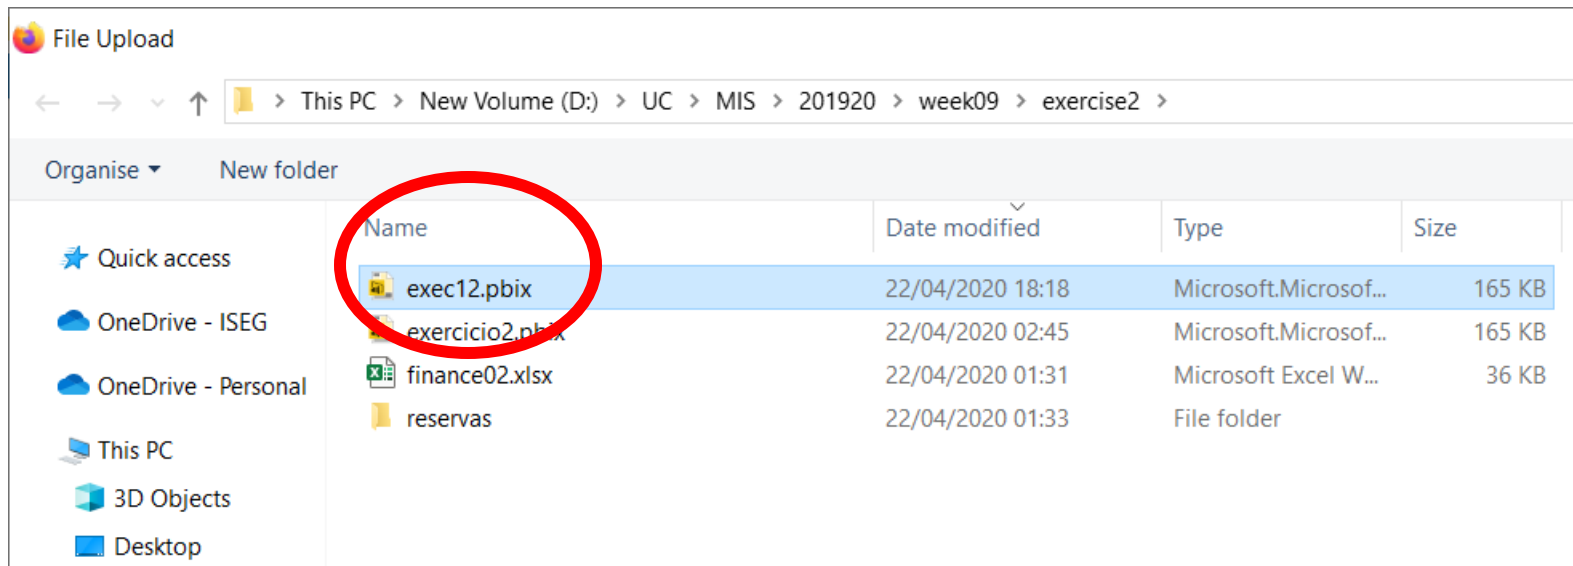

PowerBI Service